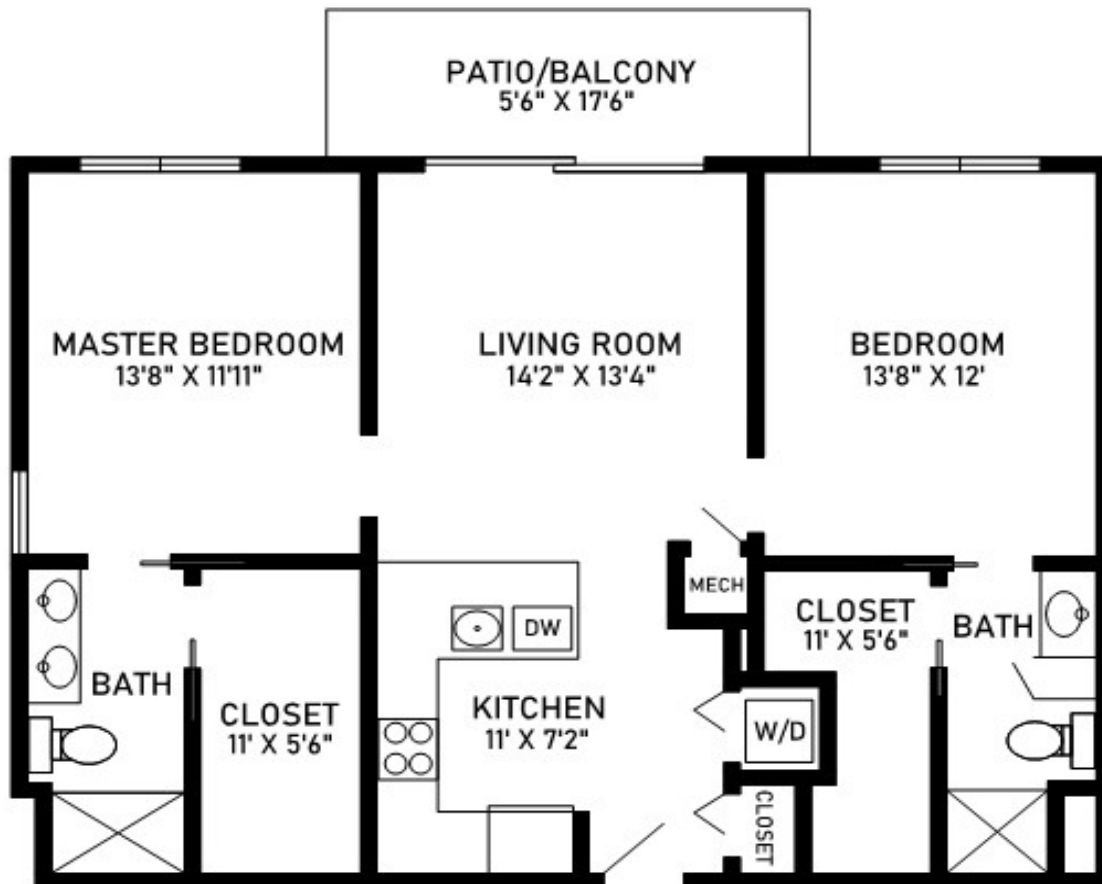

Coco & Sabal Palm
Two-Bedroom, Two-Bath, Premium

1,009 sq. ft.

Dimensions are approximate.

9215 West Broward Blvd., Plantation, FL 33324 (954) 472-3007 CovLivingFlorida.org

Covenant Living Communities & Services does not discriminate pursuant to the federal Fair Housing Act.
All faiths and beliefs are welcome. 88017PRAD License AL 5941